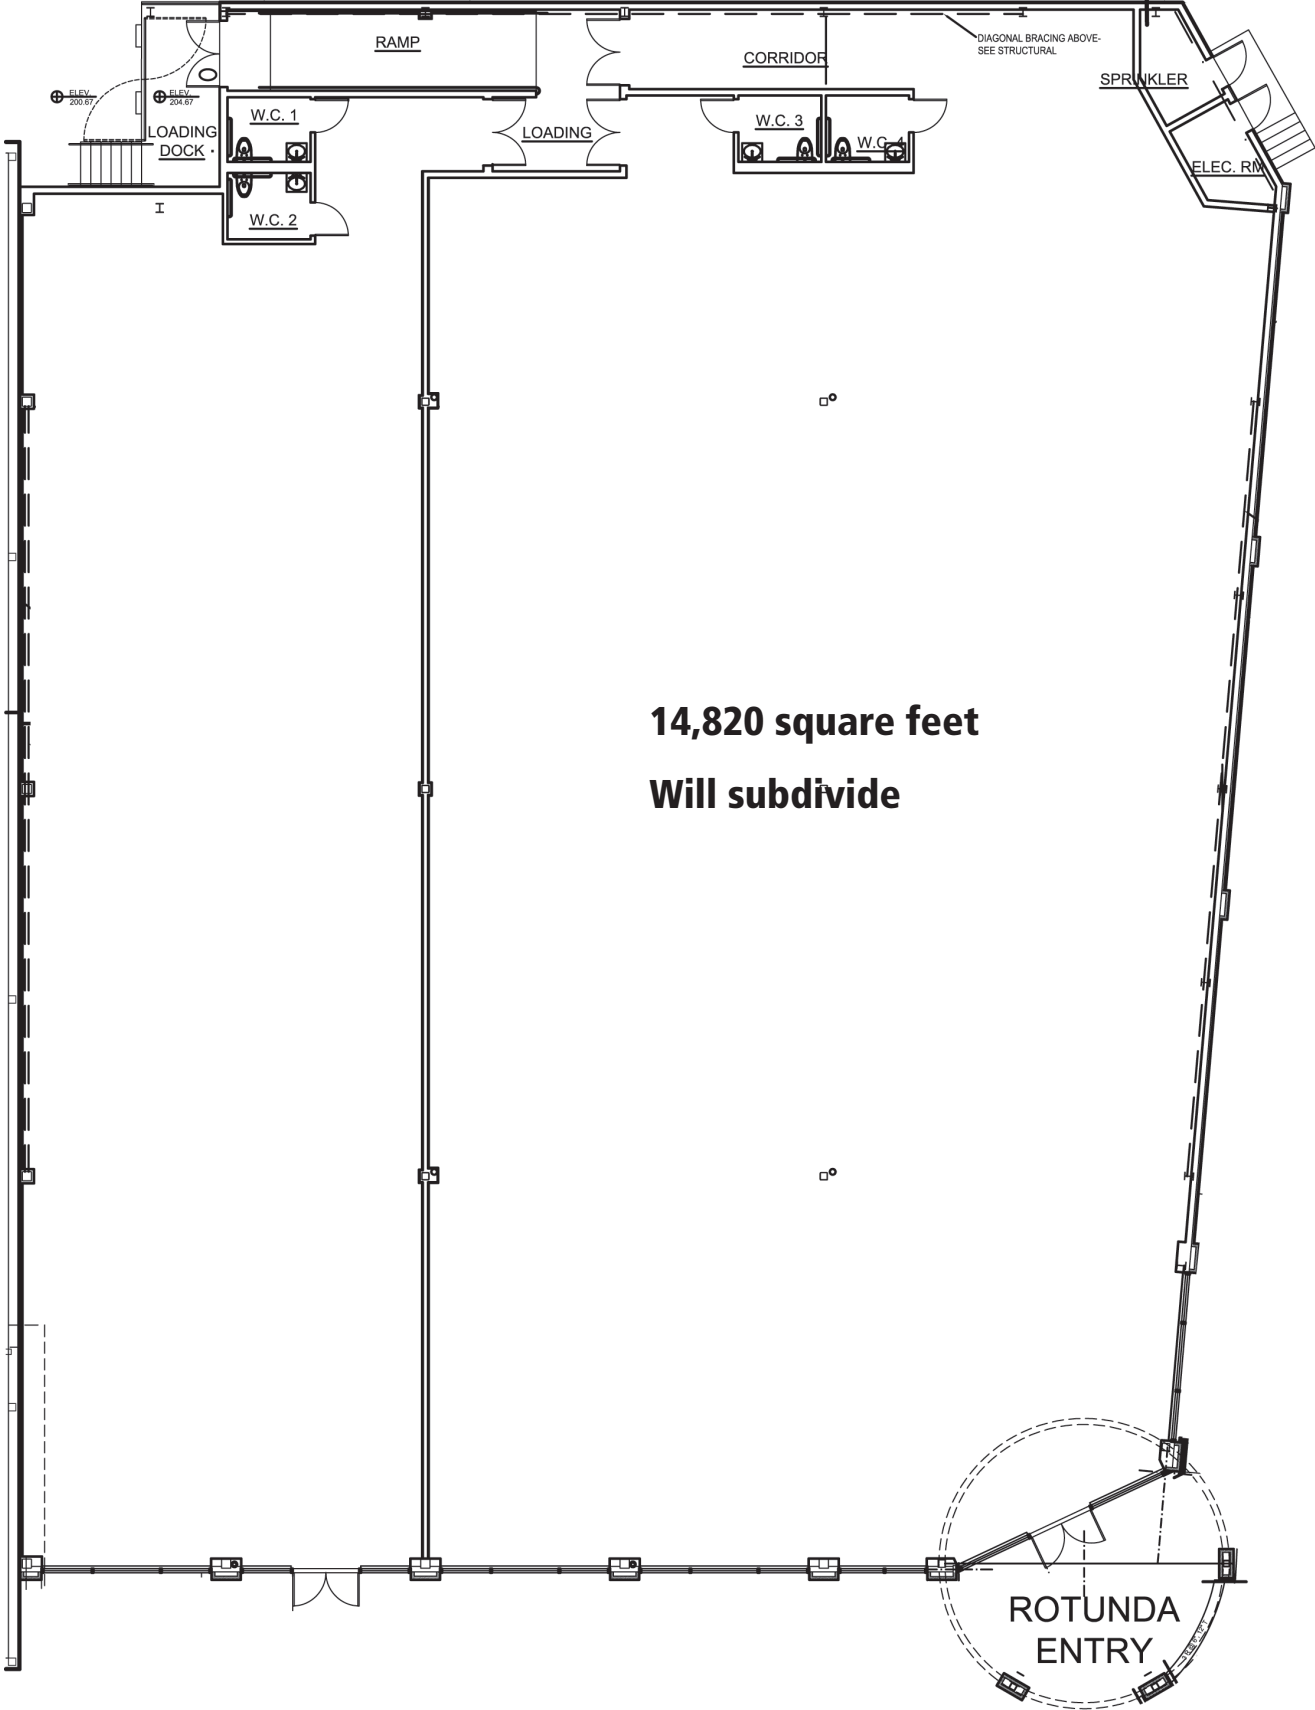

# Home Town Center Natick, MA 01760

**14,820 square feet**  
**Will subdivide**